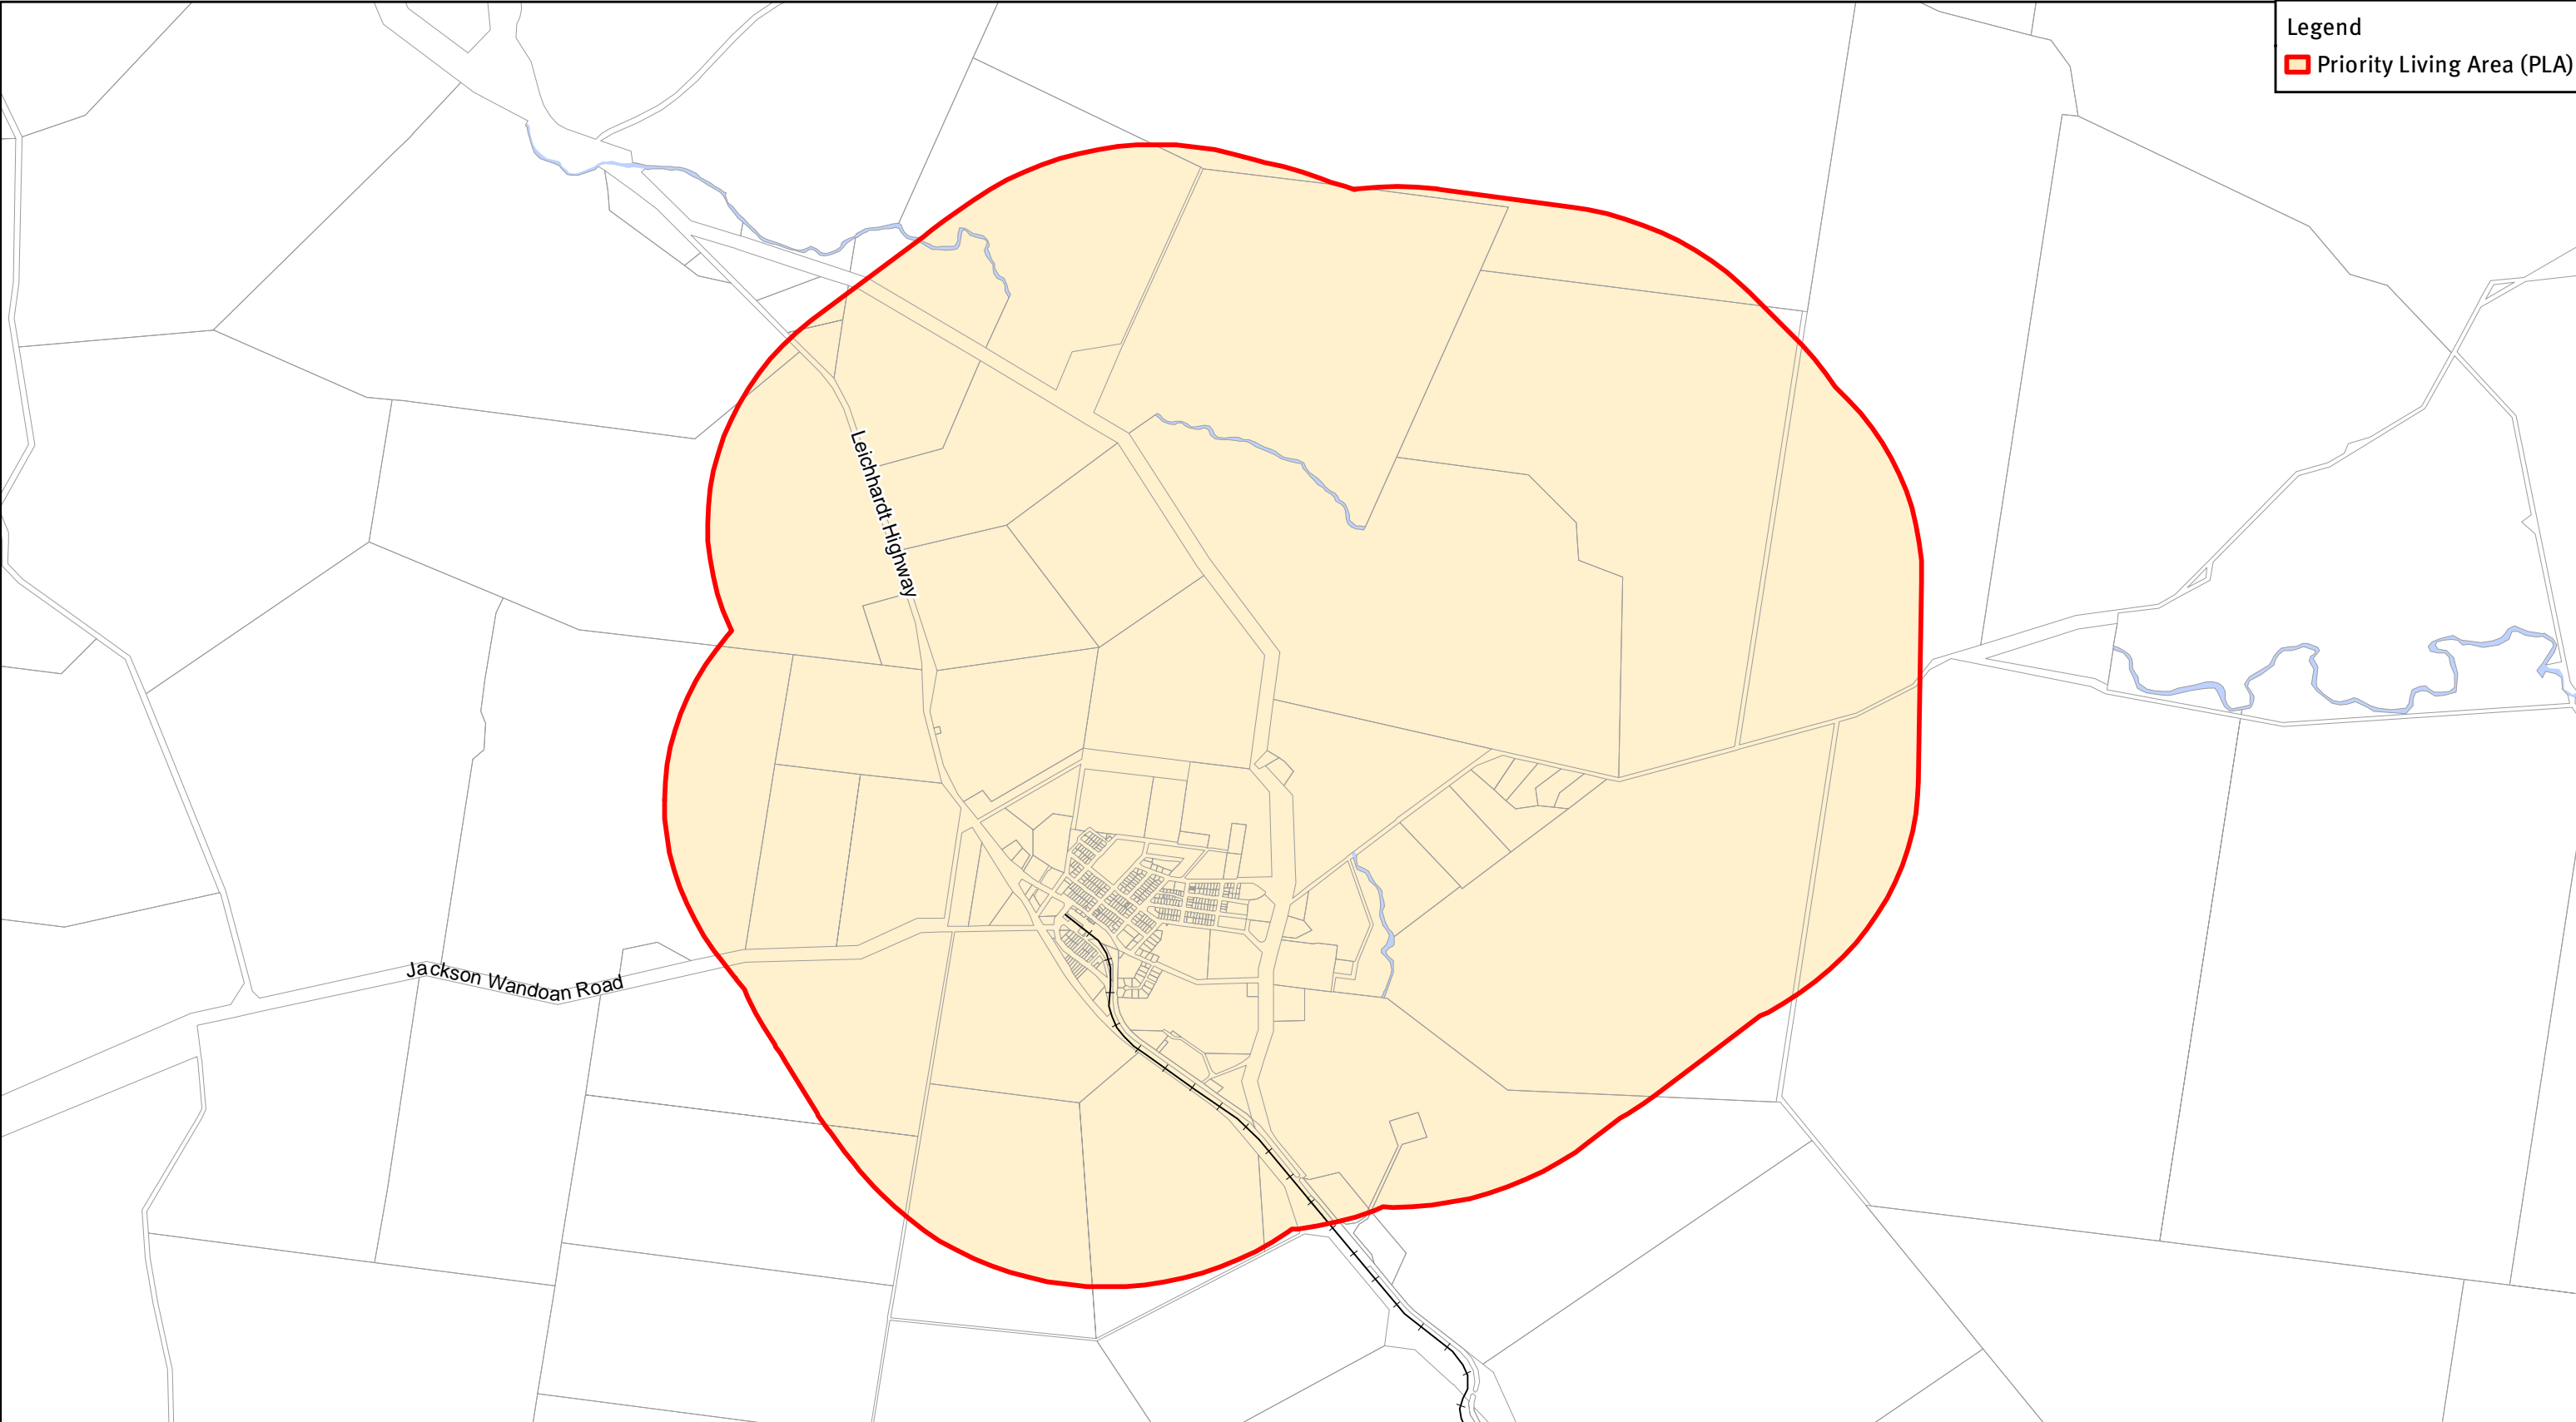

# Priority Living Area - Western Downs Regional - Wandoan

Legend  
Priority Living Area (PLA)

To the extent permitted by law, The Department of State Development, Infrastructure and Planning gives no warranty in relation to the material or information contained in this data (including accuracy, reliability, completeness or suitability) and accepts no liability (including without limitation, liability in negligence) for any loss, damage or costs (including indirect or consequential damage) relating to any use of the material or information contained in this data; and responsibility or liability for any loss or damage arising from its use.