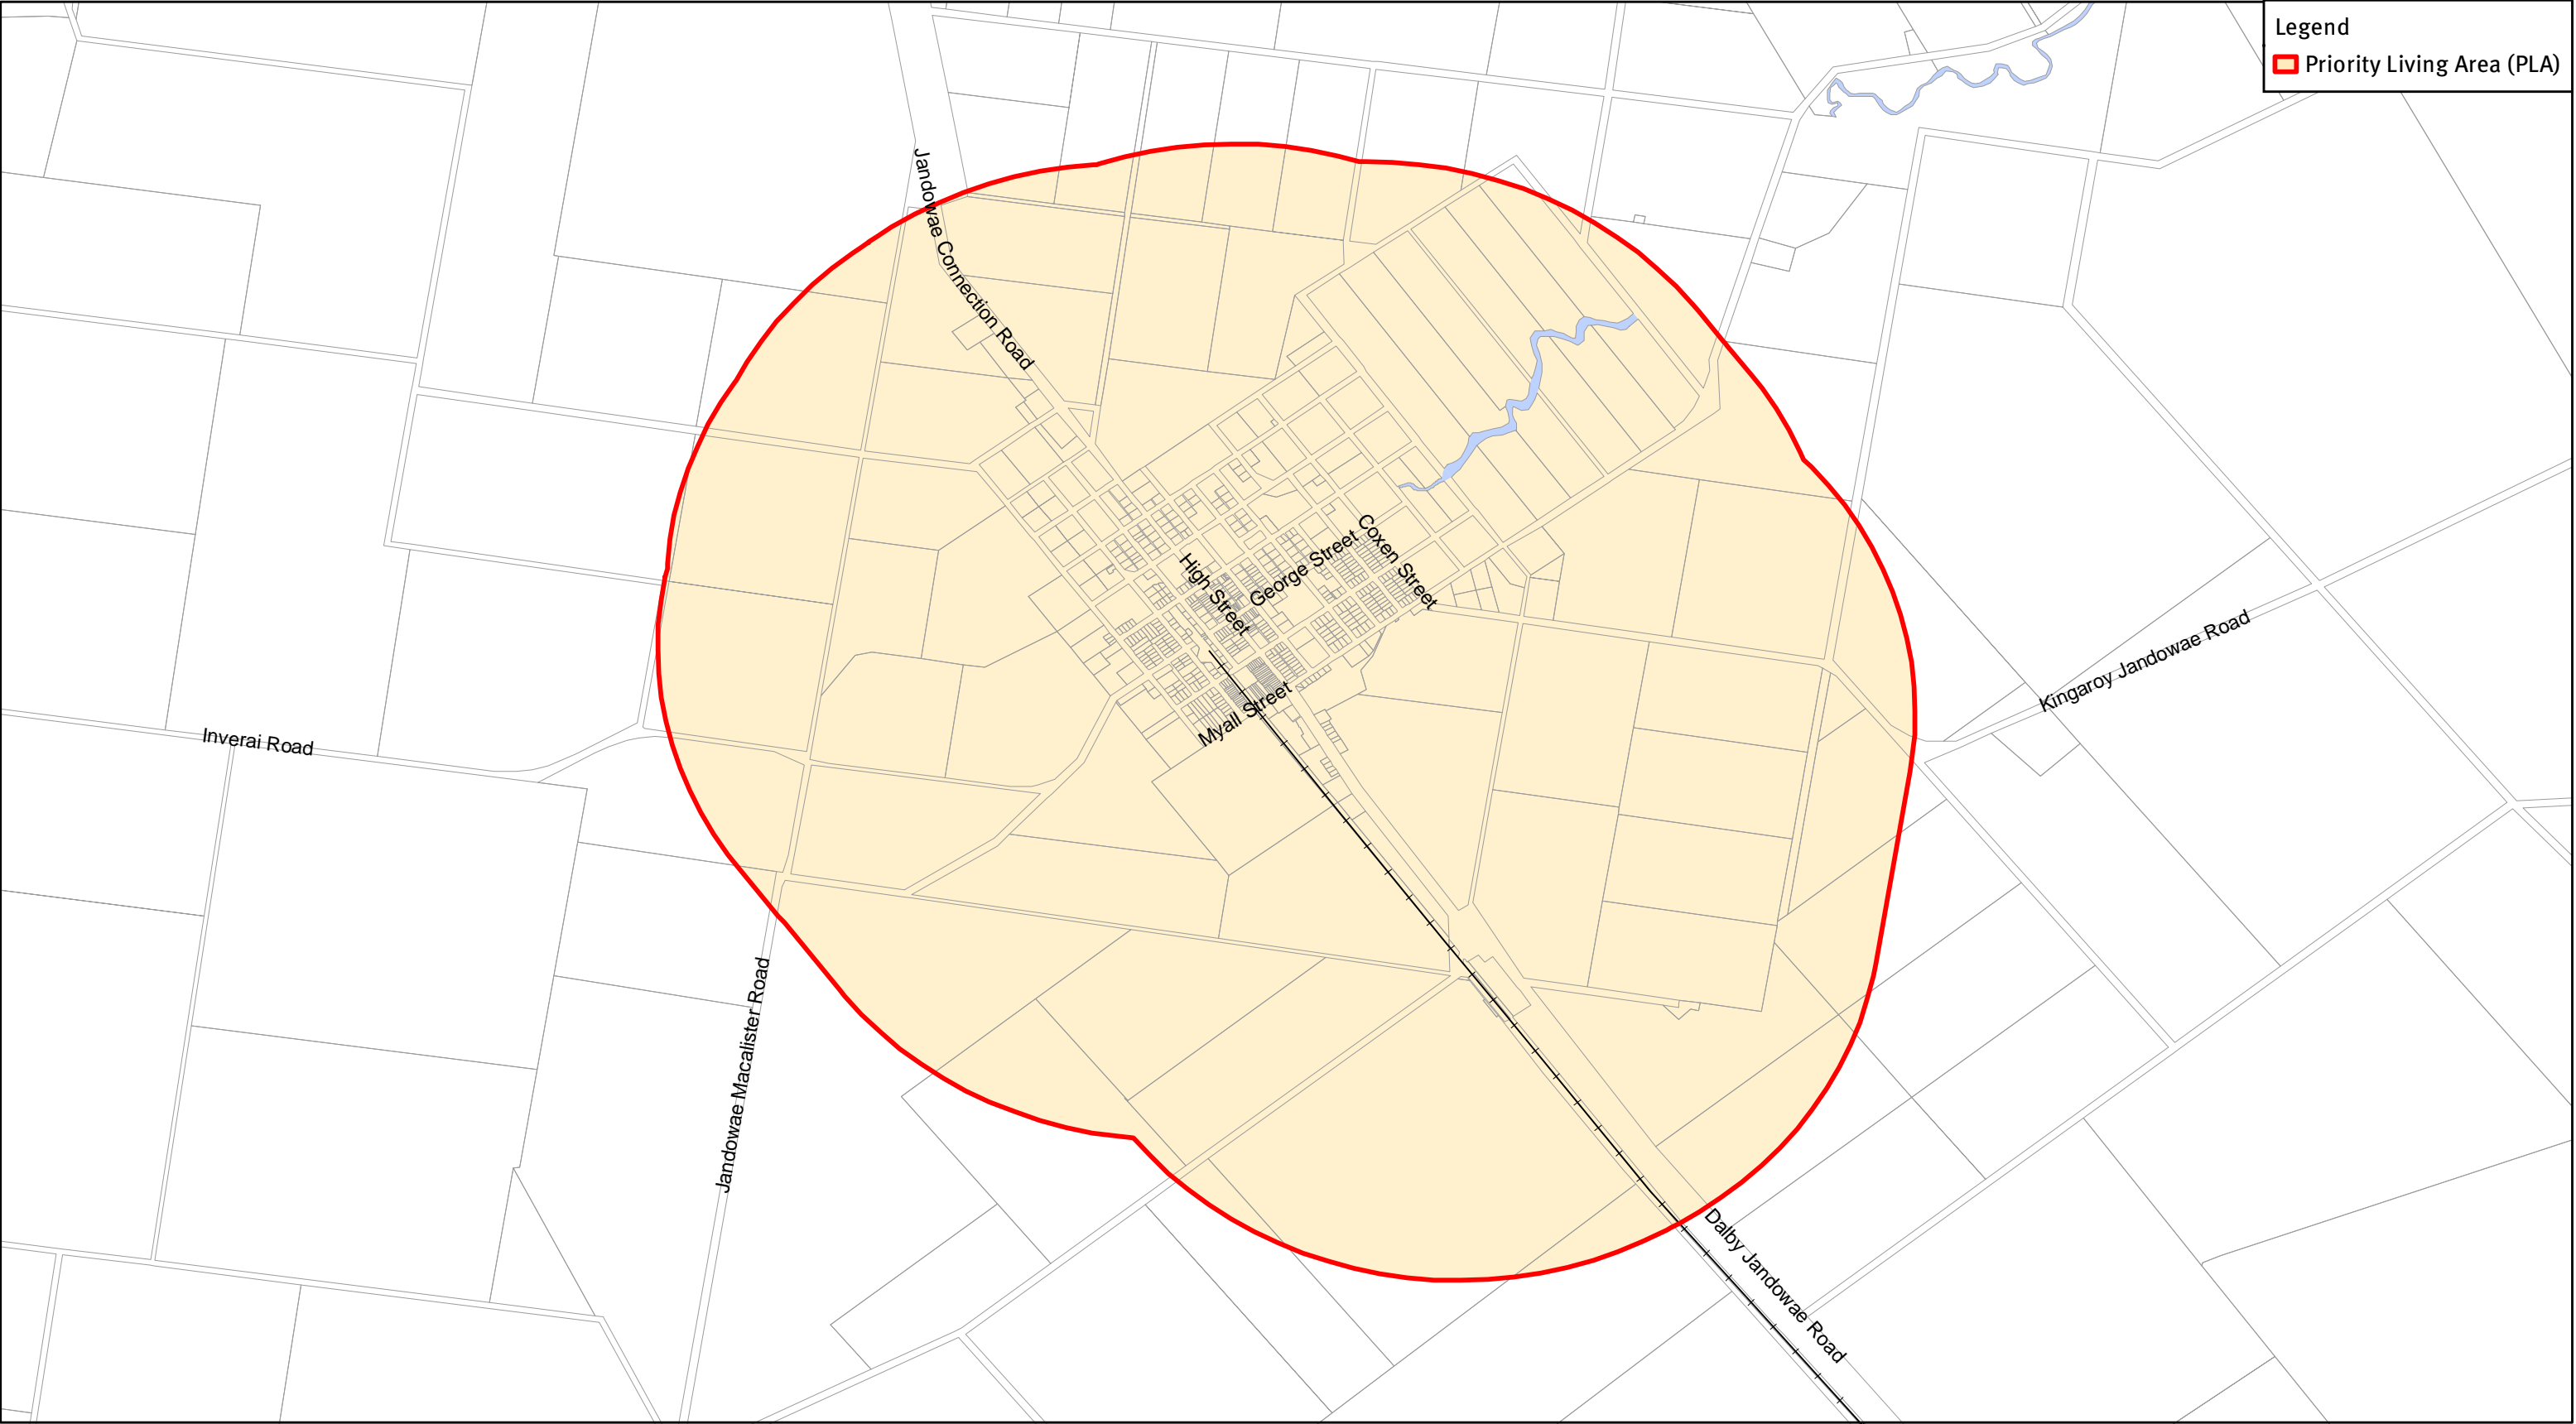

Priority Living Area - Western Downs Regional - Jandowae

Legend
Priority Living Area (PLA)

To the extent permitted by law, The Department of State Development, Infrastructure and Planning gives no warranty in relation to the material or information contained in this data (including accuracy, reliability, completeness or suitability) and accepts no liability (including without limitation, liability in negligence) for any loss, damage or costs (including indirect or consequential damage) relating to any use of the material or information contained in this data; and responsibility or liability for any loss or damage arising from its use.