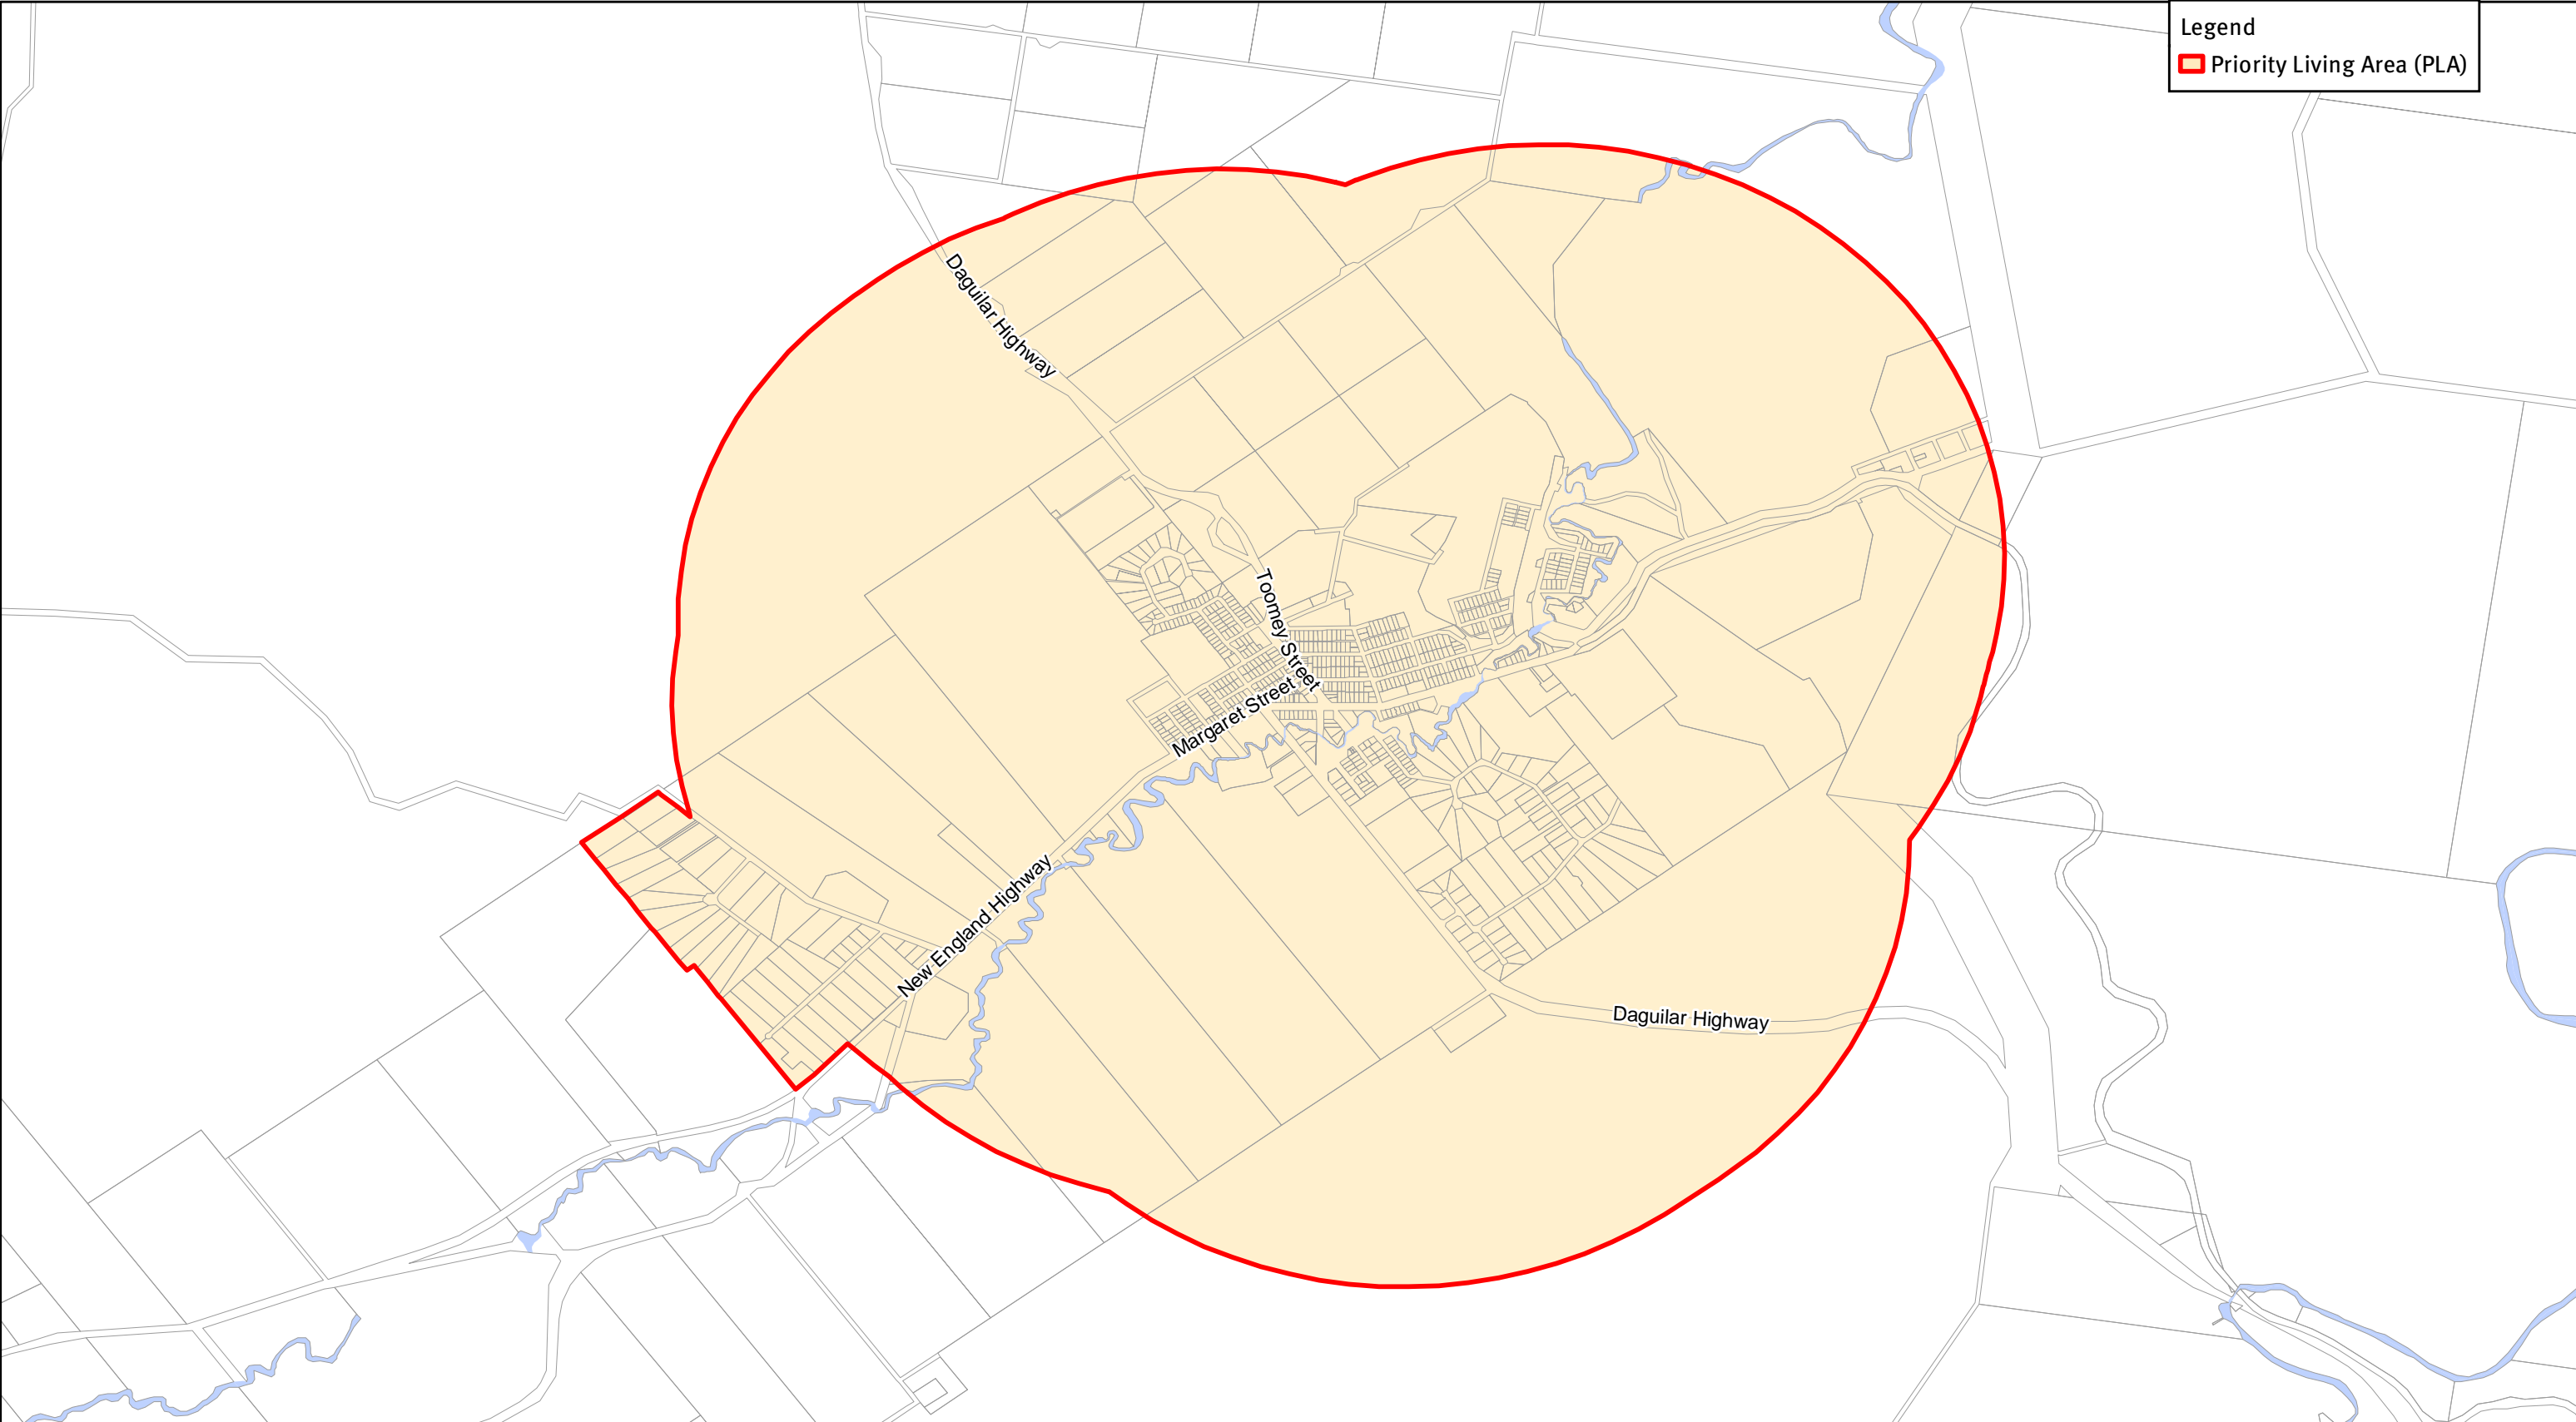

# Proposed Priority Living Area - Toowoomba Regional - Yarraman

Legend  
Priority Living Area (PLA)

To the extent permitted by law, The Department of State Development, Infrastructure and Planning gives no warranty in relation to the material or information contained in this data (including accuracy, reliability, completeness or suitability) and accepts no liability (including without limitation, liability in negligence) for any loss, damage or costs (including indirect or consequential damage) relating to any use of the material or information contained in this data; and responsibility or liability for any loss or damage arising from its use.