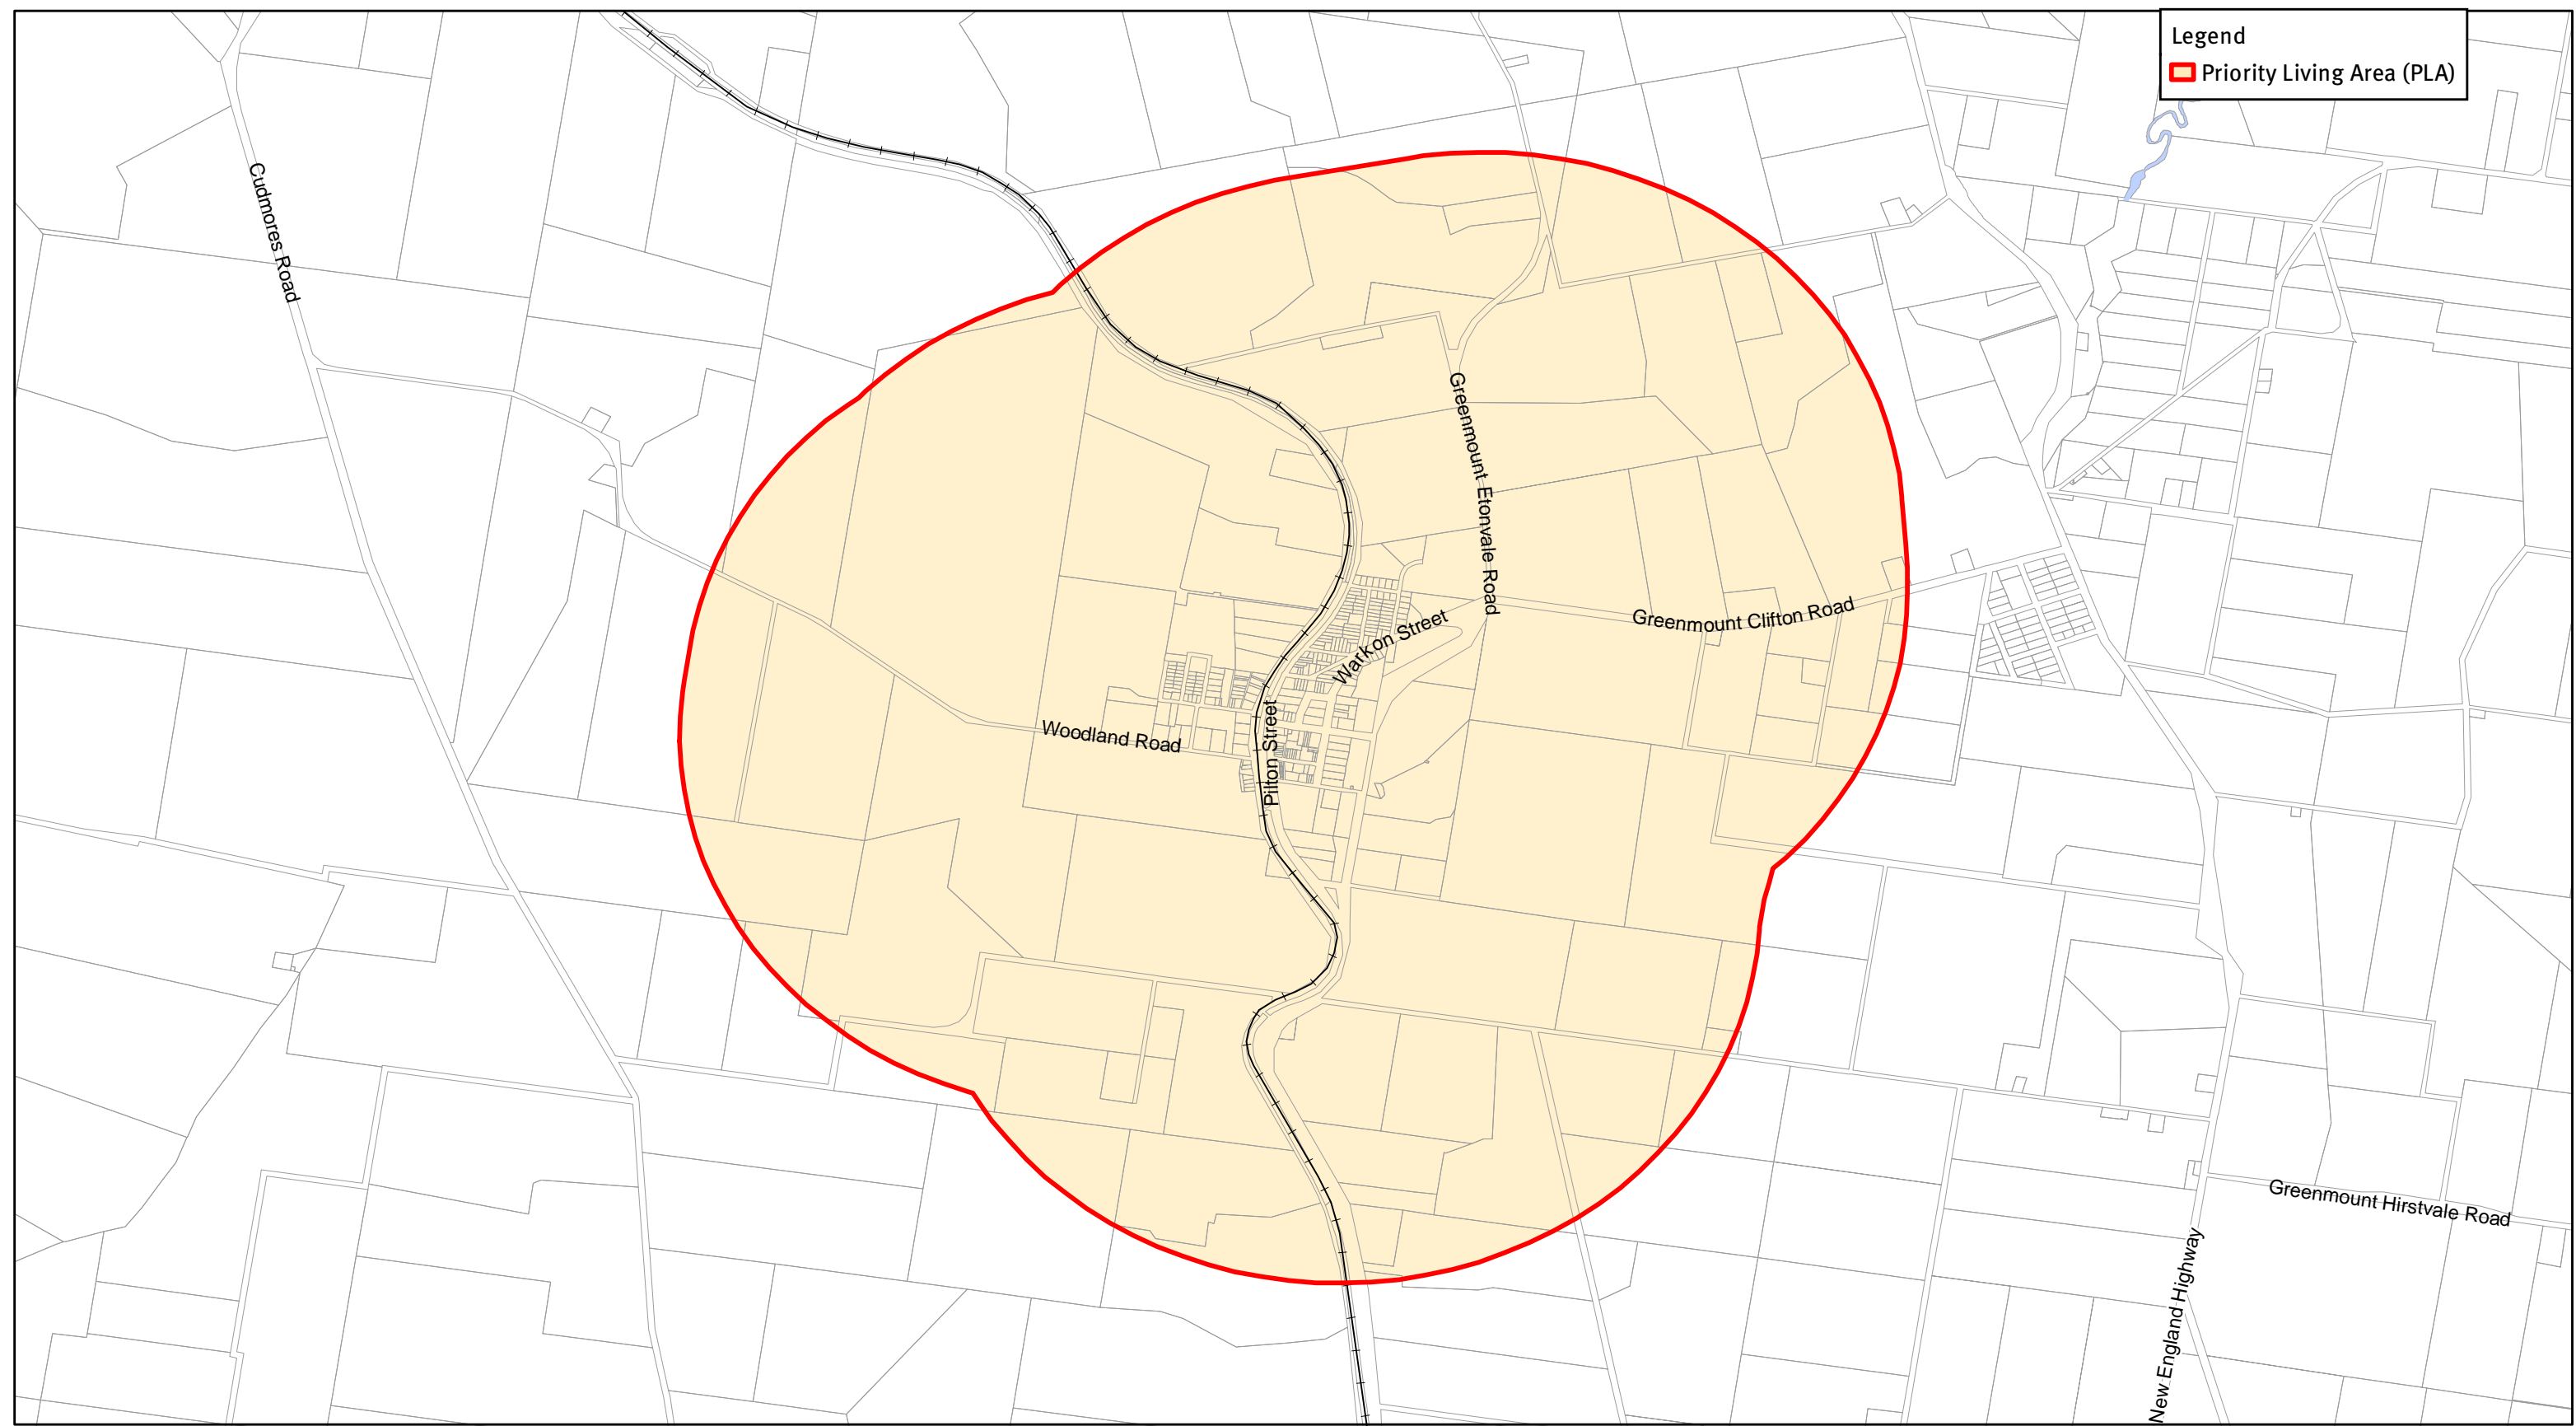

# Proposed Priority Living Area - Toowoomba Regional - Greenmount

To the extent permitted by law, The Department of State Development, Infrastructure and Planning gives no warranty in relation to the material or information contained in this data (including accuracy, reliability, completeness or suitability) and accepts no liability (including without limitation, liability in negligence) for any loss, damage or costs (including indirect or consequential damage) relating to any use of the material or information contained in this data; and responsibility or liability for any loss or damage arising from its use.