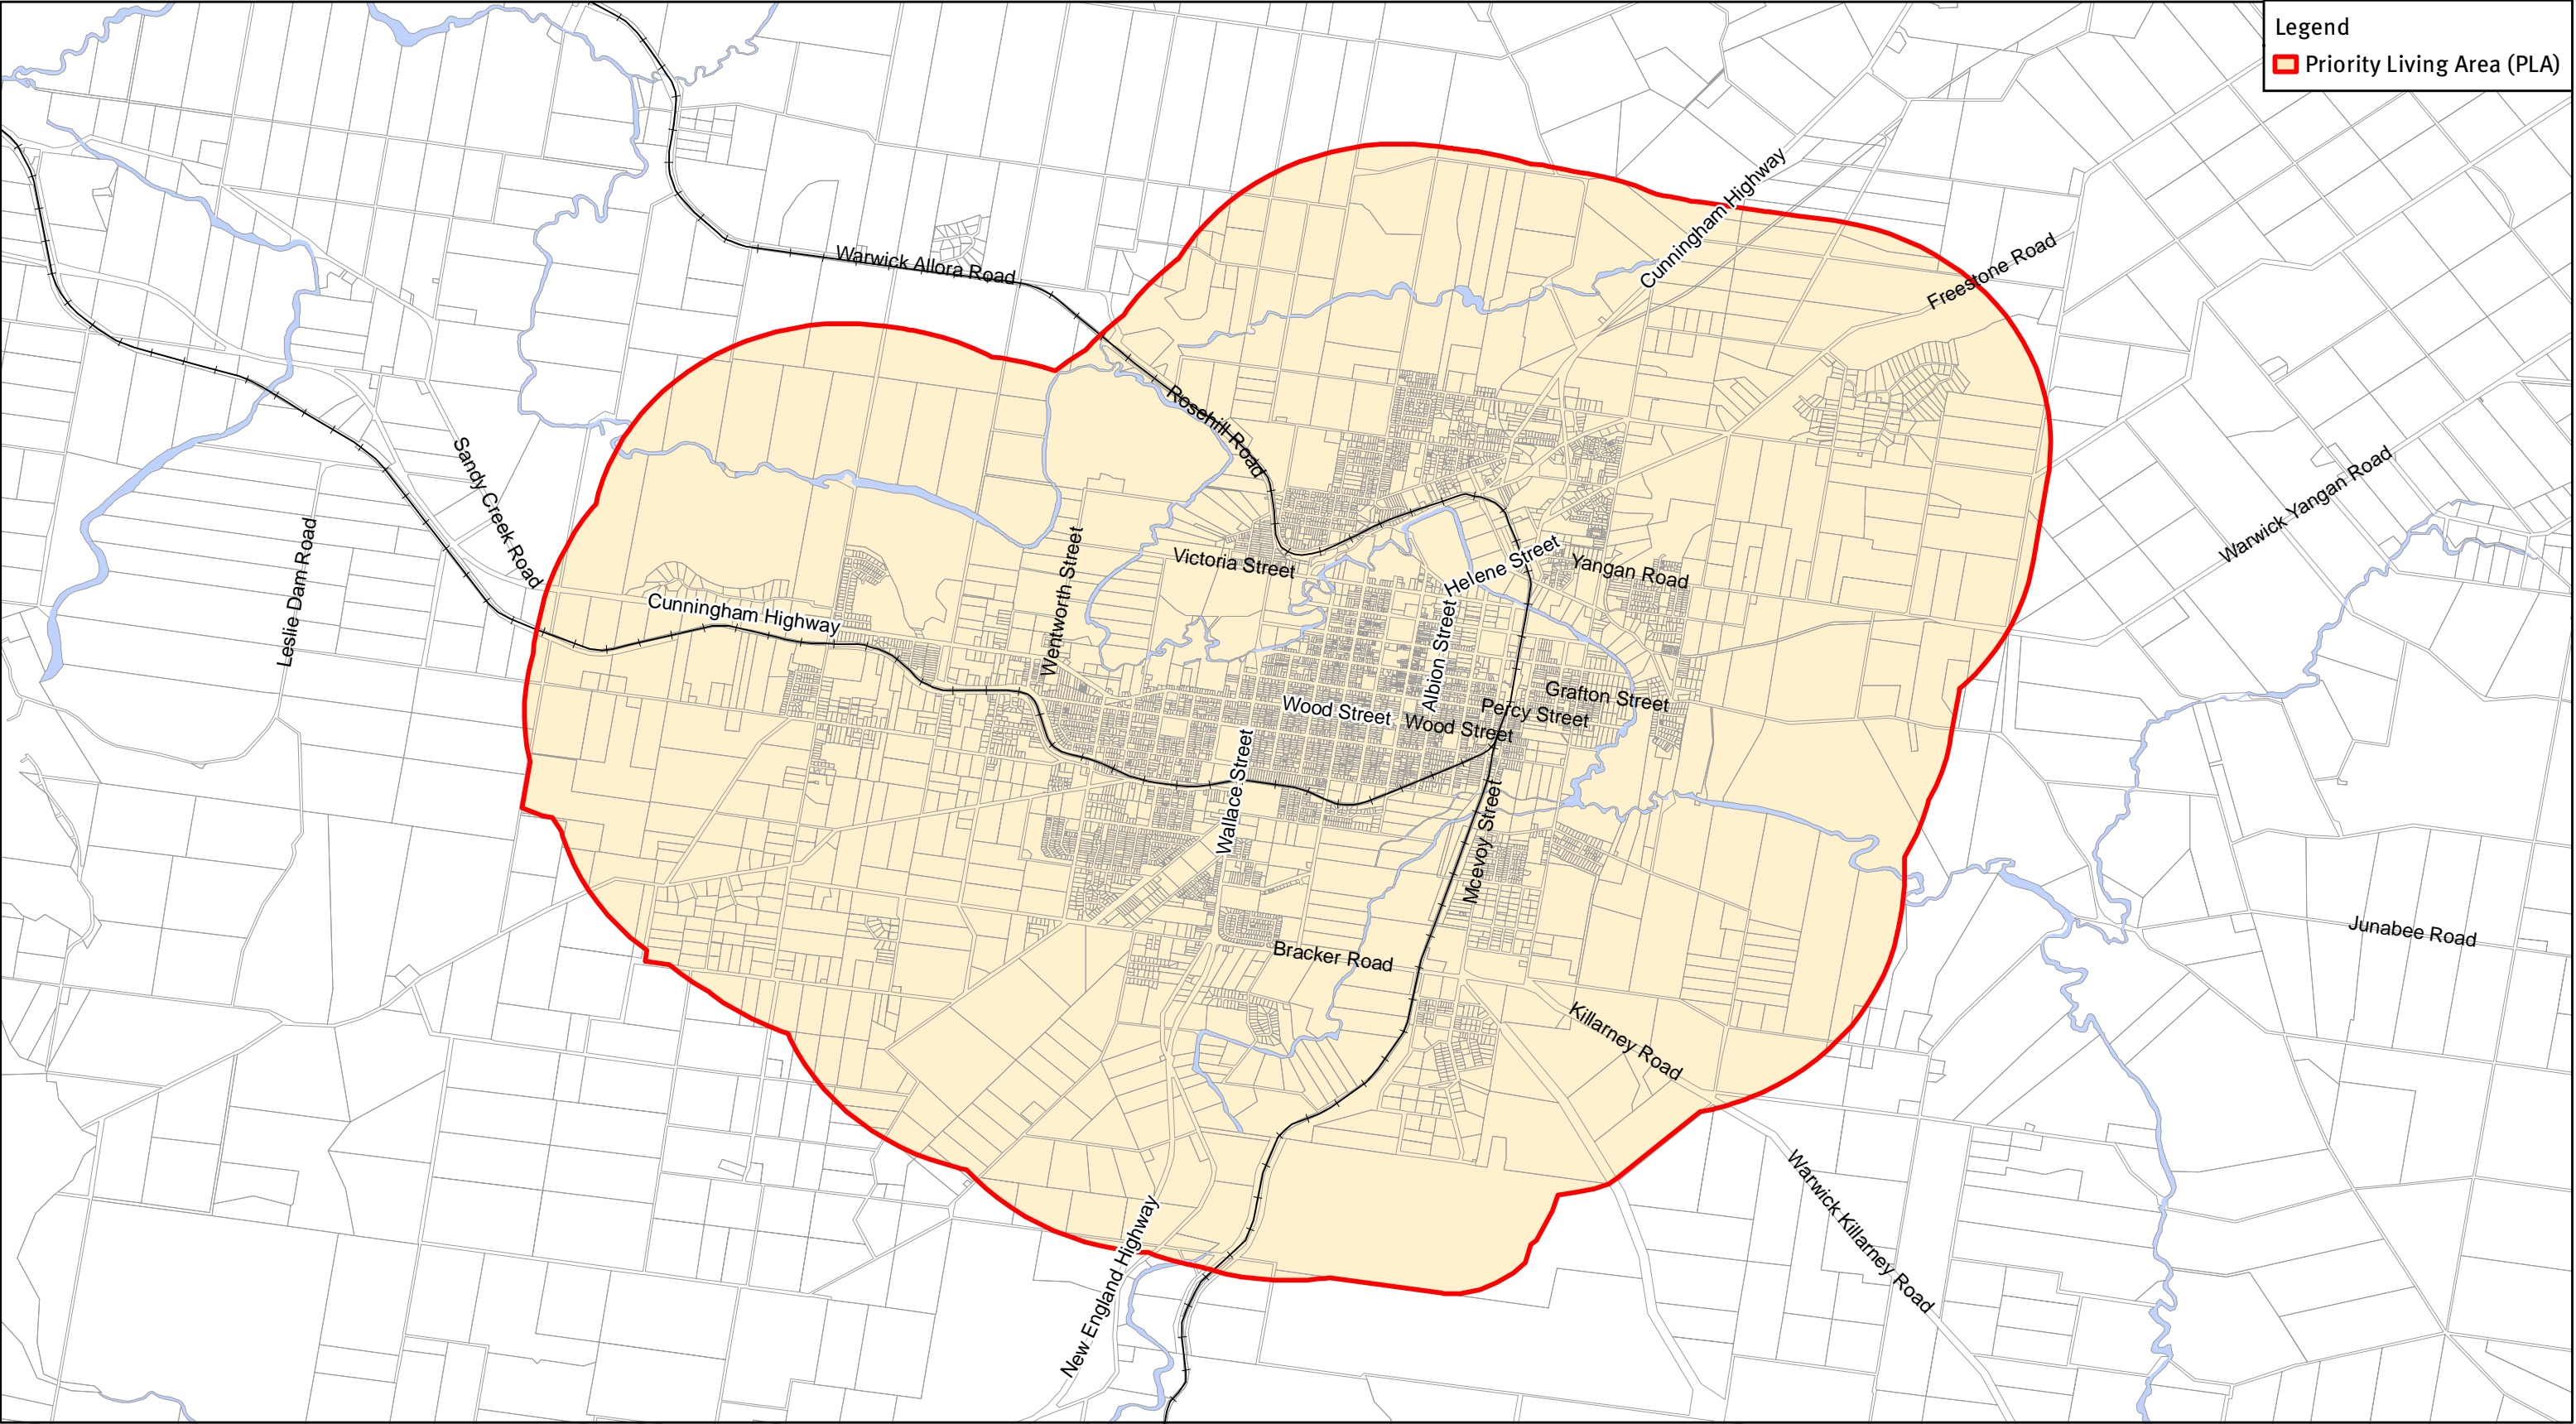

# Priority Living Area - Southern Downs Regional - Warwick

Legend  
Priority Living Area (PLA)

To the extent permitted by law, The Department of State Development, Infrastructure and Planning gives no warranty in relation to the material or information contained in this data (including accuracy, reliability, completeness or suitability) and accepts no liability (including without limitation, liability in negligence) for any loss, damage or costs (including indirect or consequential damage) relating to any use of the material or information contained in this data; and responsibility or liability for any loss or damage arising from its use.