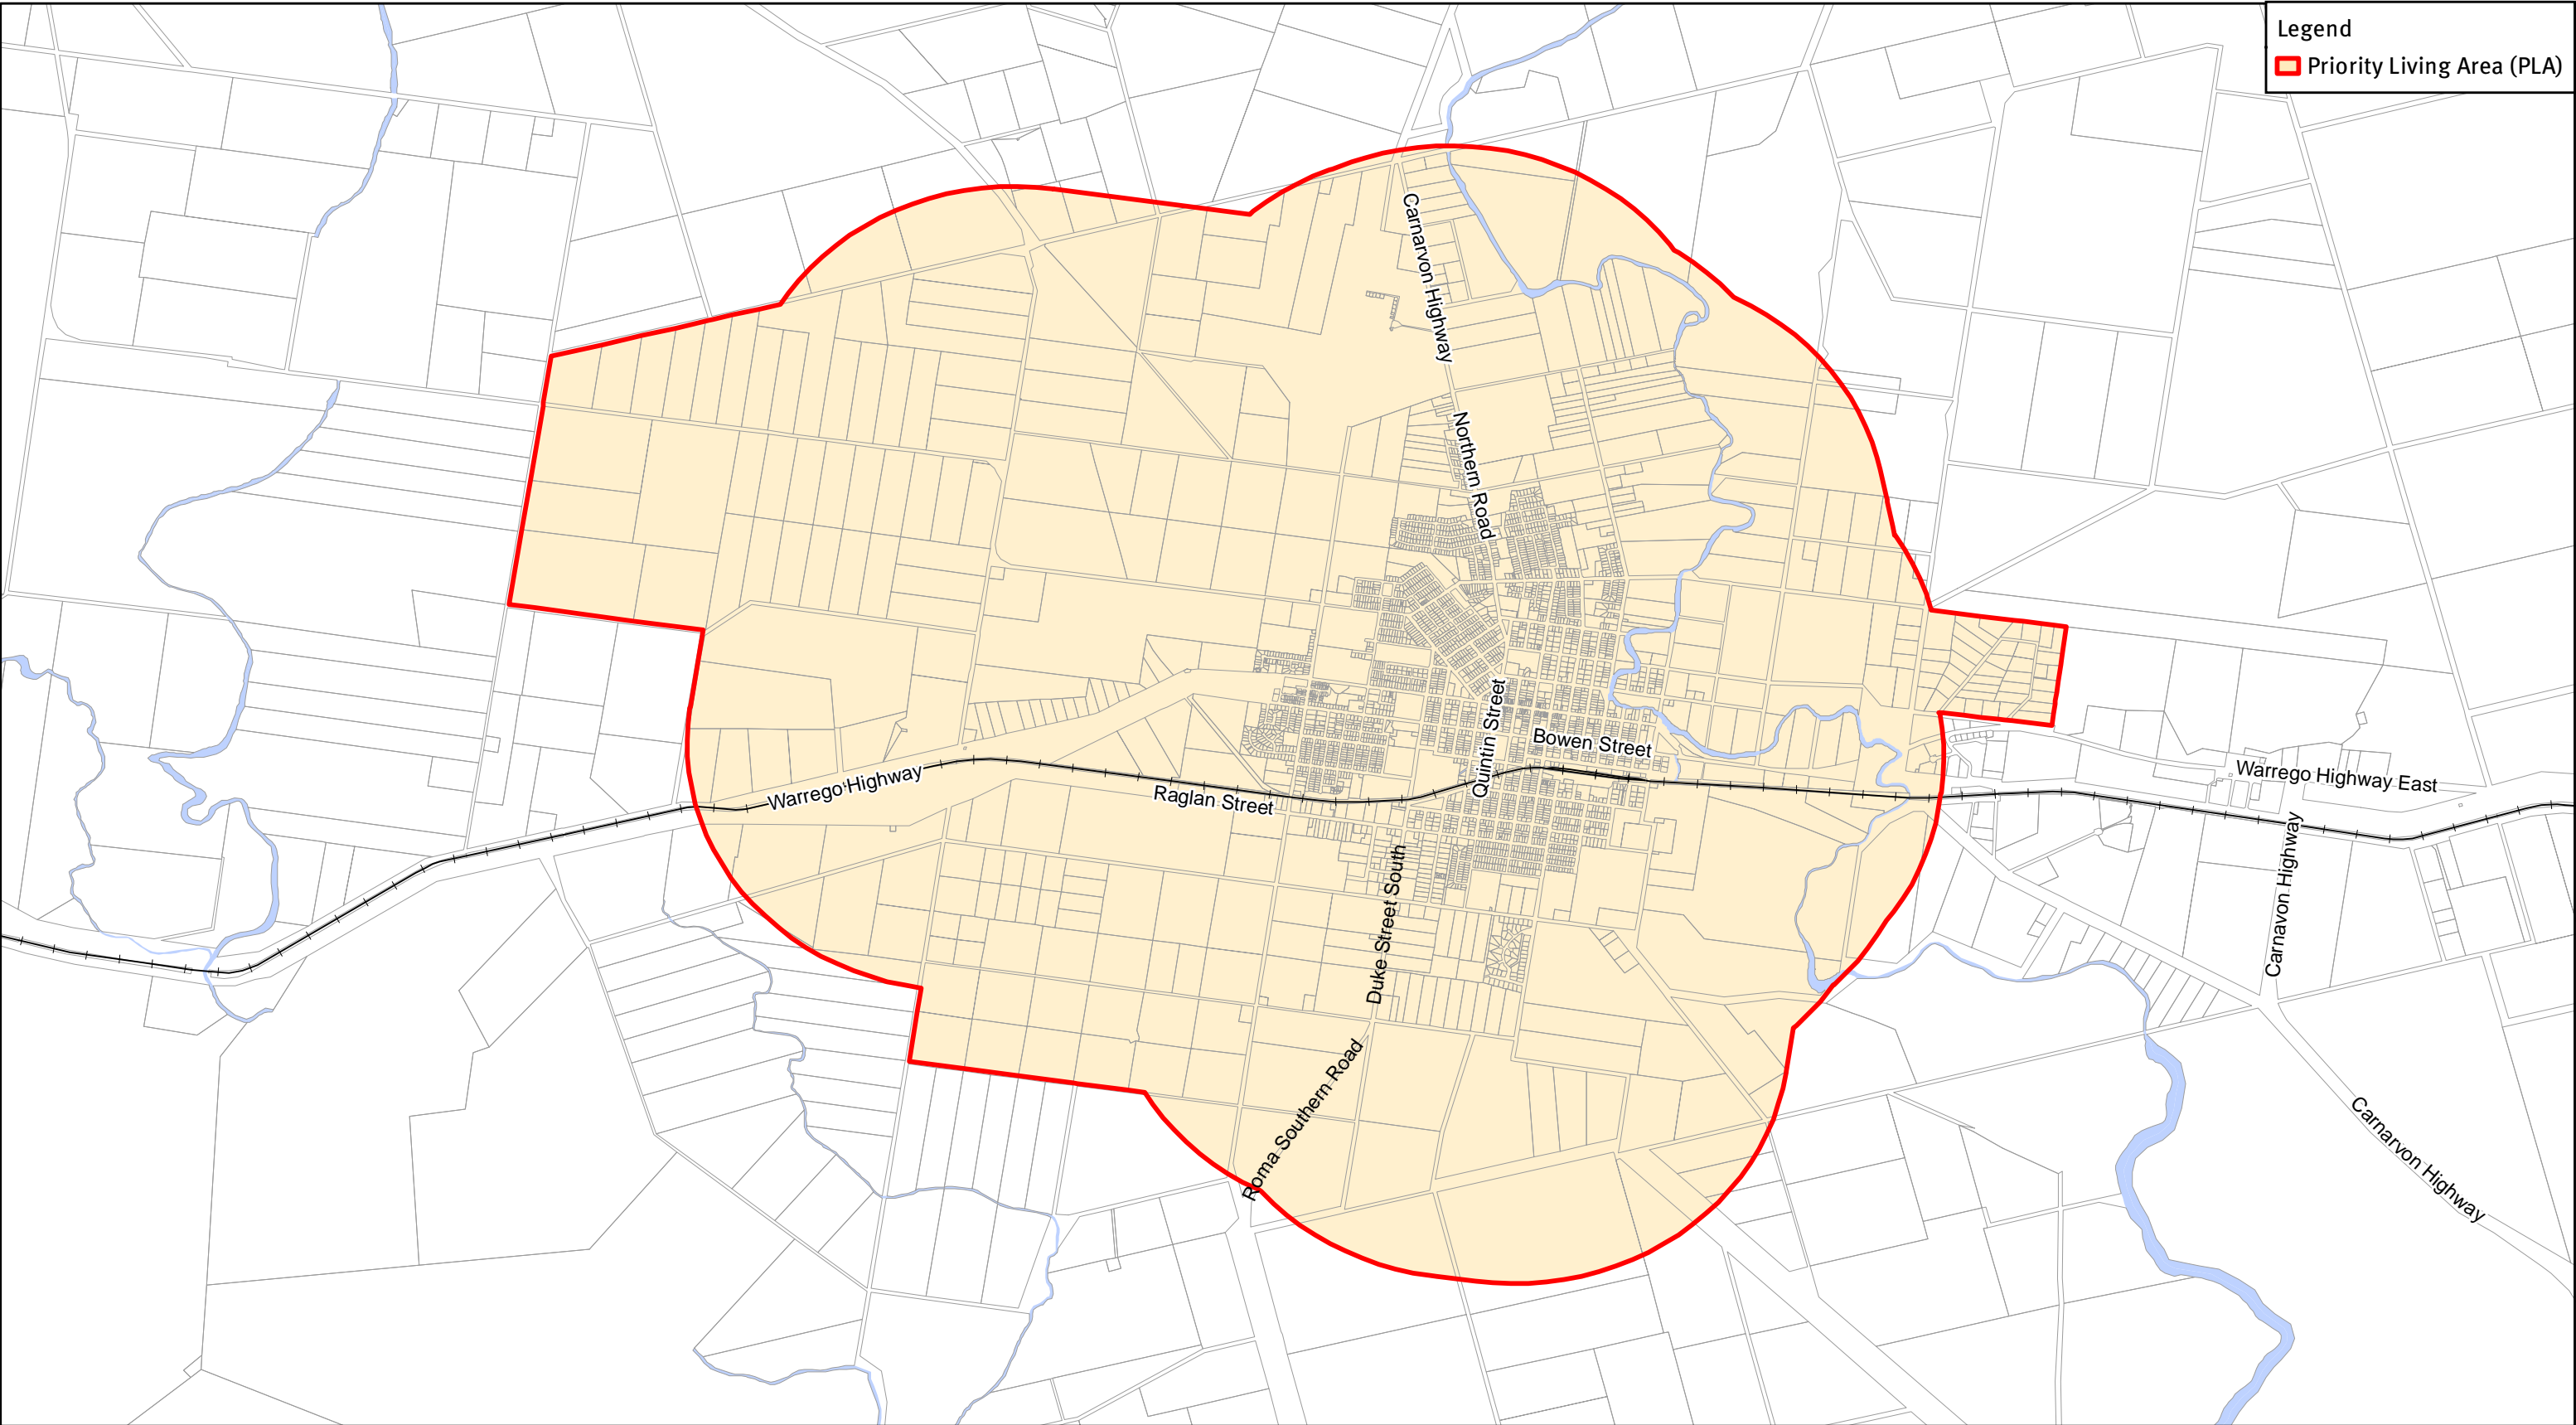

Priority Living Area - Maranoa Regional - Roma

To the extent permitted by law, The Department of State Development, Infrastructure and Planning gives no warranty in relation to the material or information contained in this data (including accuracy, reliability, completeness or suitability) and accepts no liability (including without limitation, liability in negligence) for any loss, damage or costs (including indirect or consequential damage) relating to any use of the material or information contained in this data; and responsibility or liability for any loss or damage arising from its use.