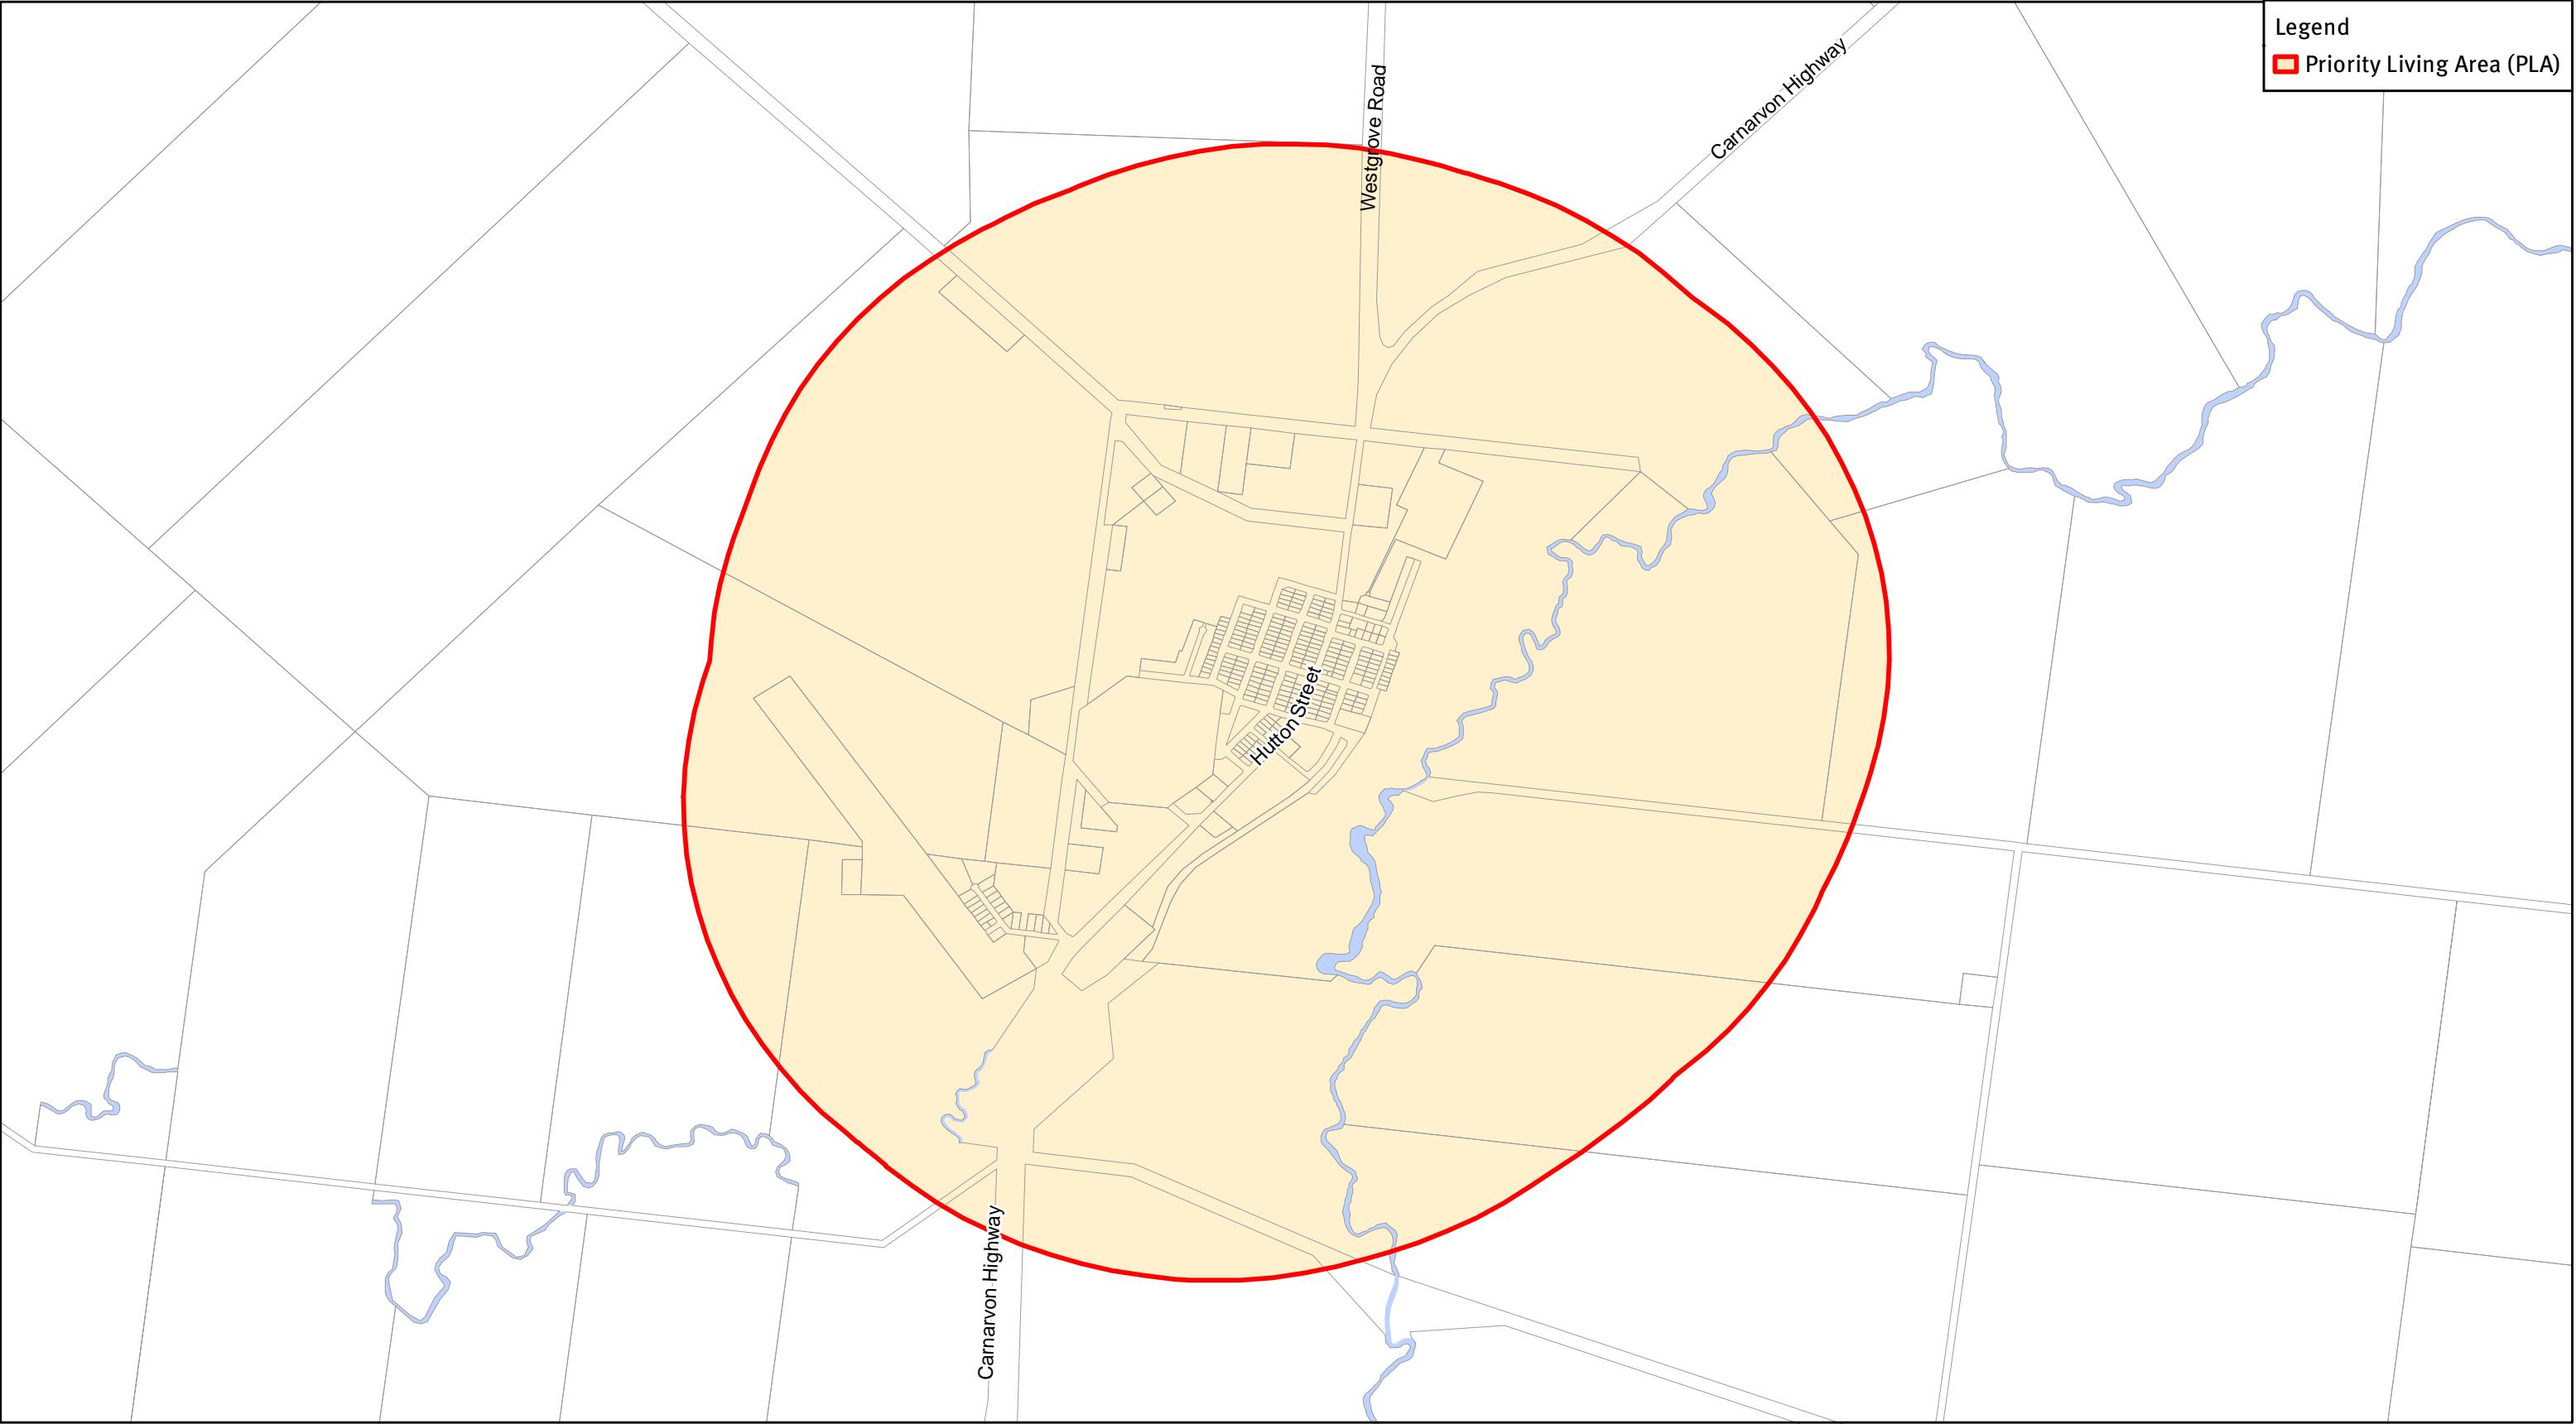

# Priority Living Area - Maranoa Regional - Injune

Legend  
Priority Living Area (PLA)

To the extent permitted by law, The Department of State Development, Infrastructure and Planning gives no warranty in relation to the material or information contained in this data (including accuracy, reliability, completeness or suitability) and accepts no liability (including without limitation, liability in negligence) for any loss, damage or costs (including indirect or consequential damage) relating to any use of the material or information contained in this data; and responsibility or liability for any loss or damage arising from its use.