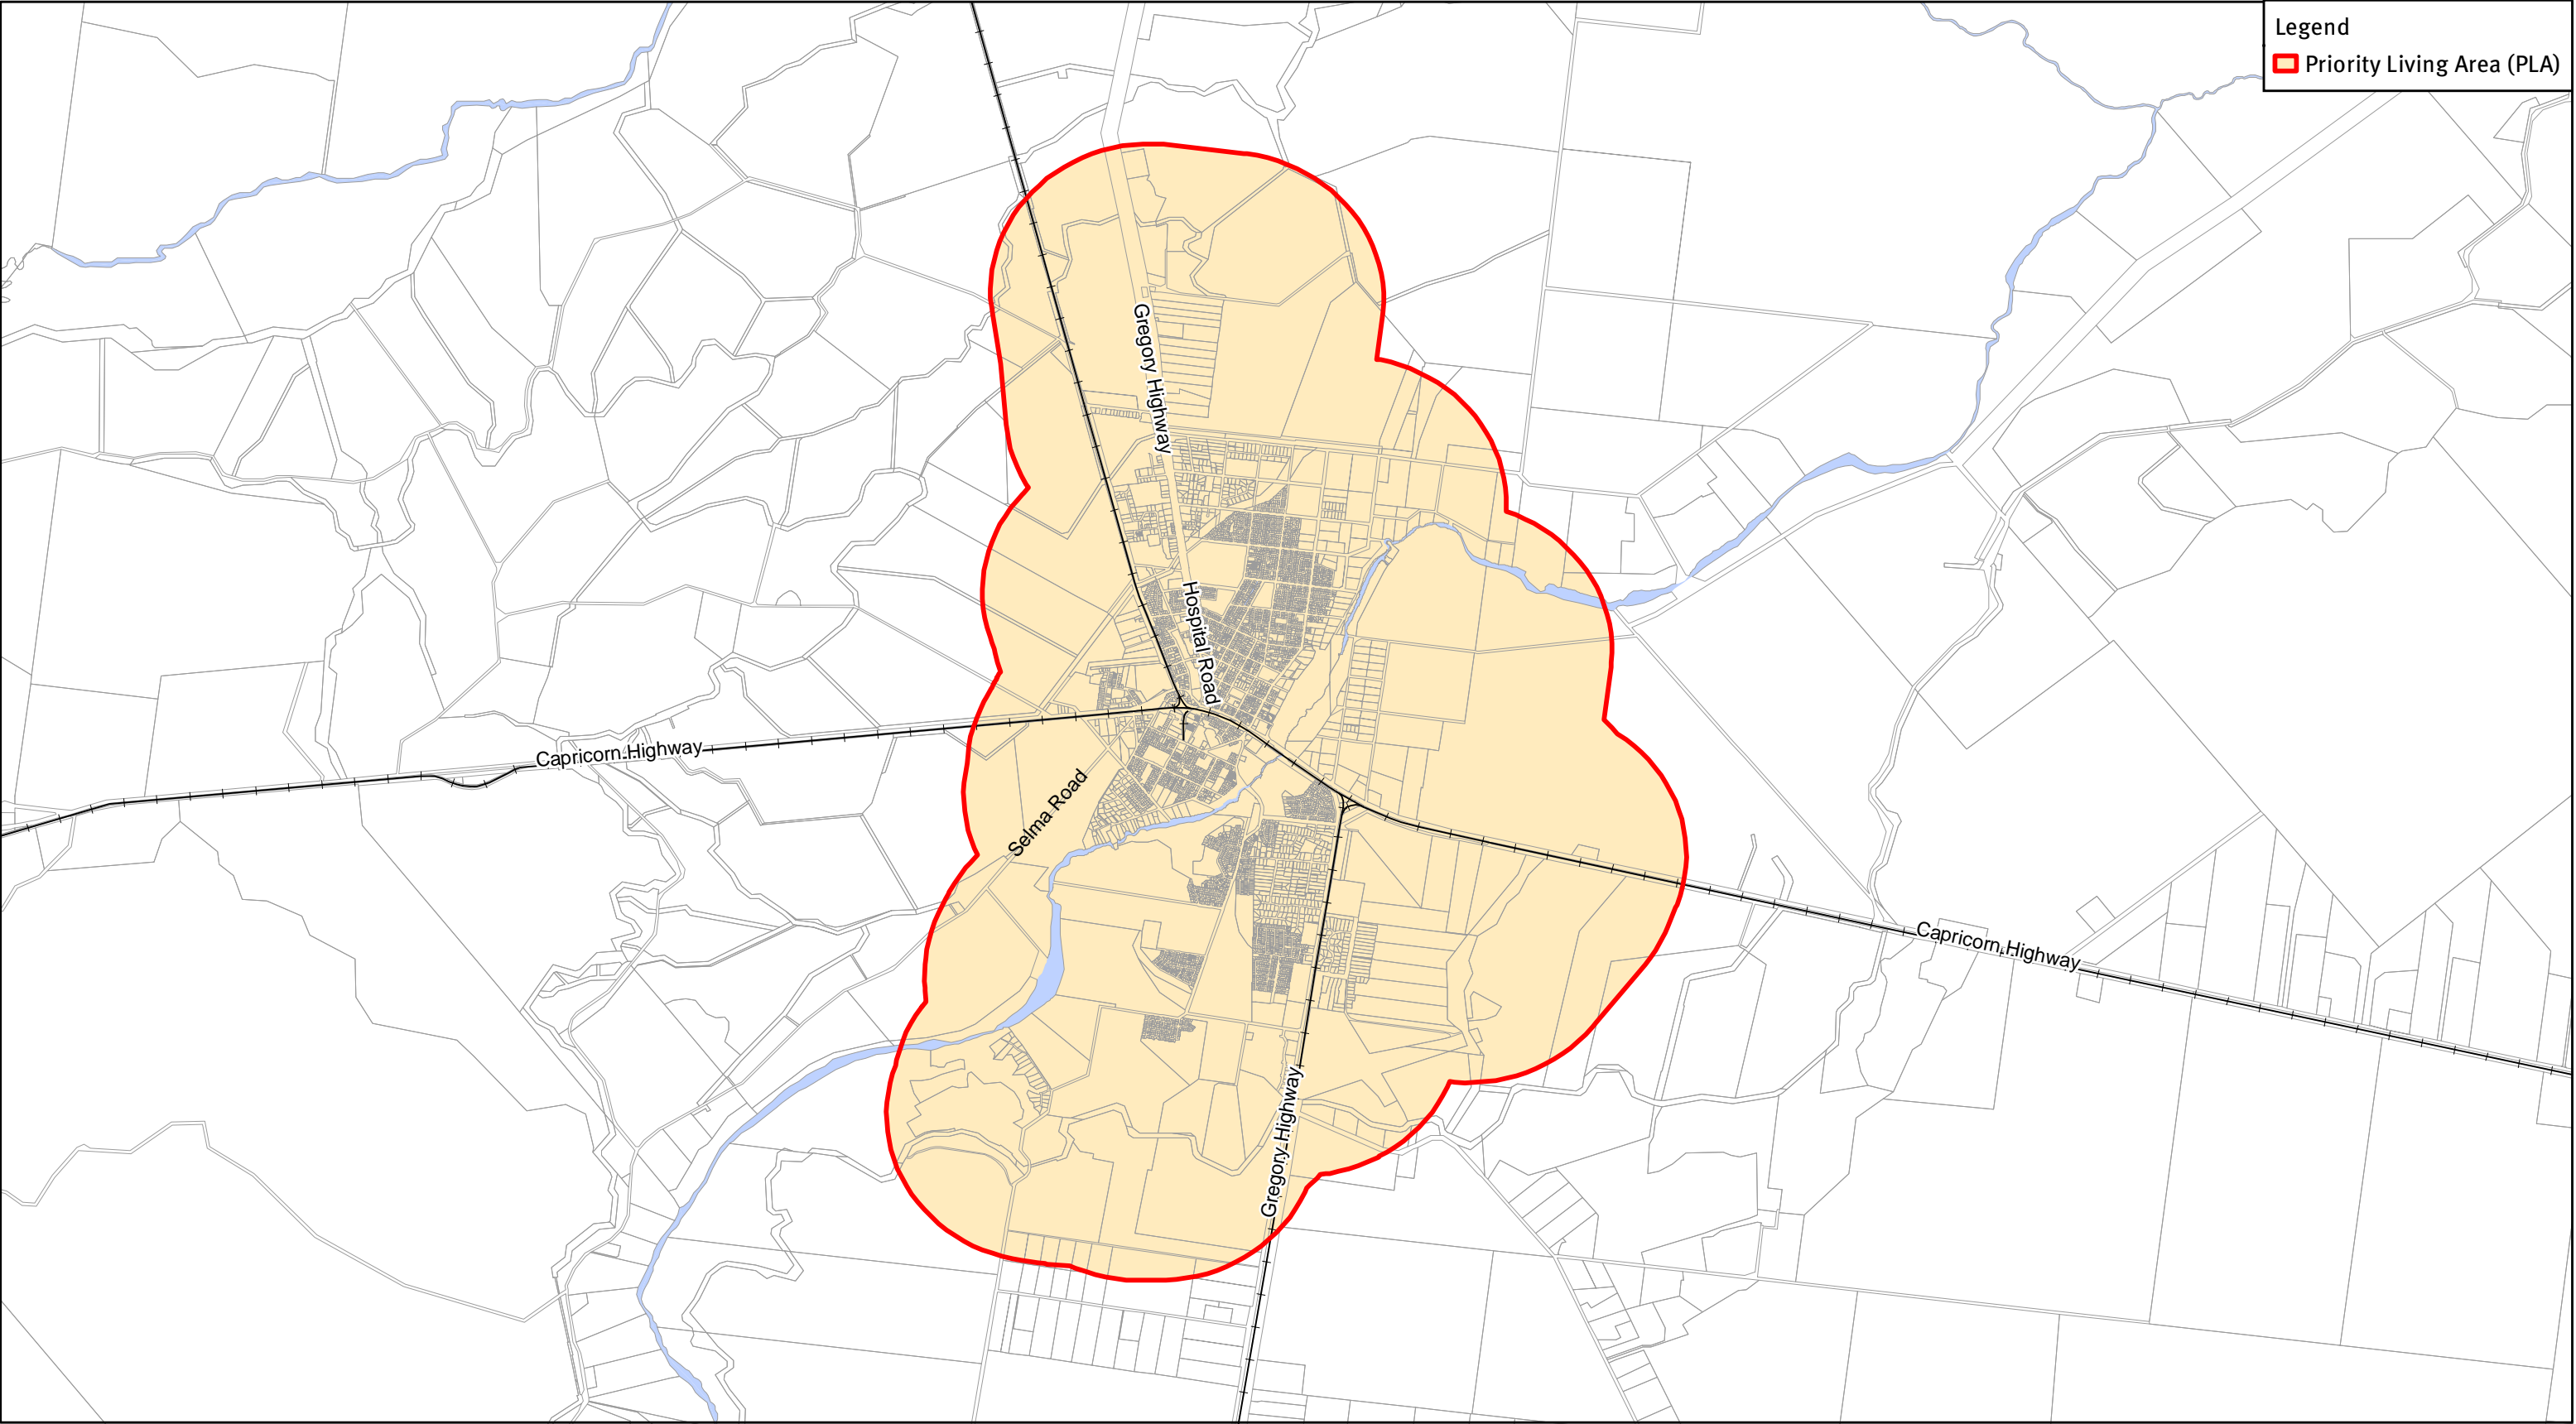

# Priority Living Area - Central Highlands Regional - Emerald

Legend  
Priority Living Area (PLA)

To the extent permitted by law, The Department of State Development, Infrastructure and Planning gives no warranty in relation to the material or information contained in this data (including accuracy, reliability, completeness or suitability) and accepts no liability (including without limitation, liability in negligence) for any loss, damage or costs (including indirect or consequential damage) relating to any use of the material or information contained in this data; and responsibility or liability for any loss or damage arising from its use.