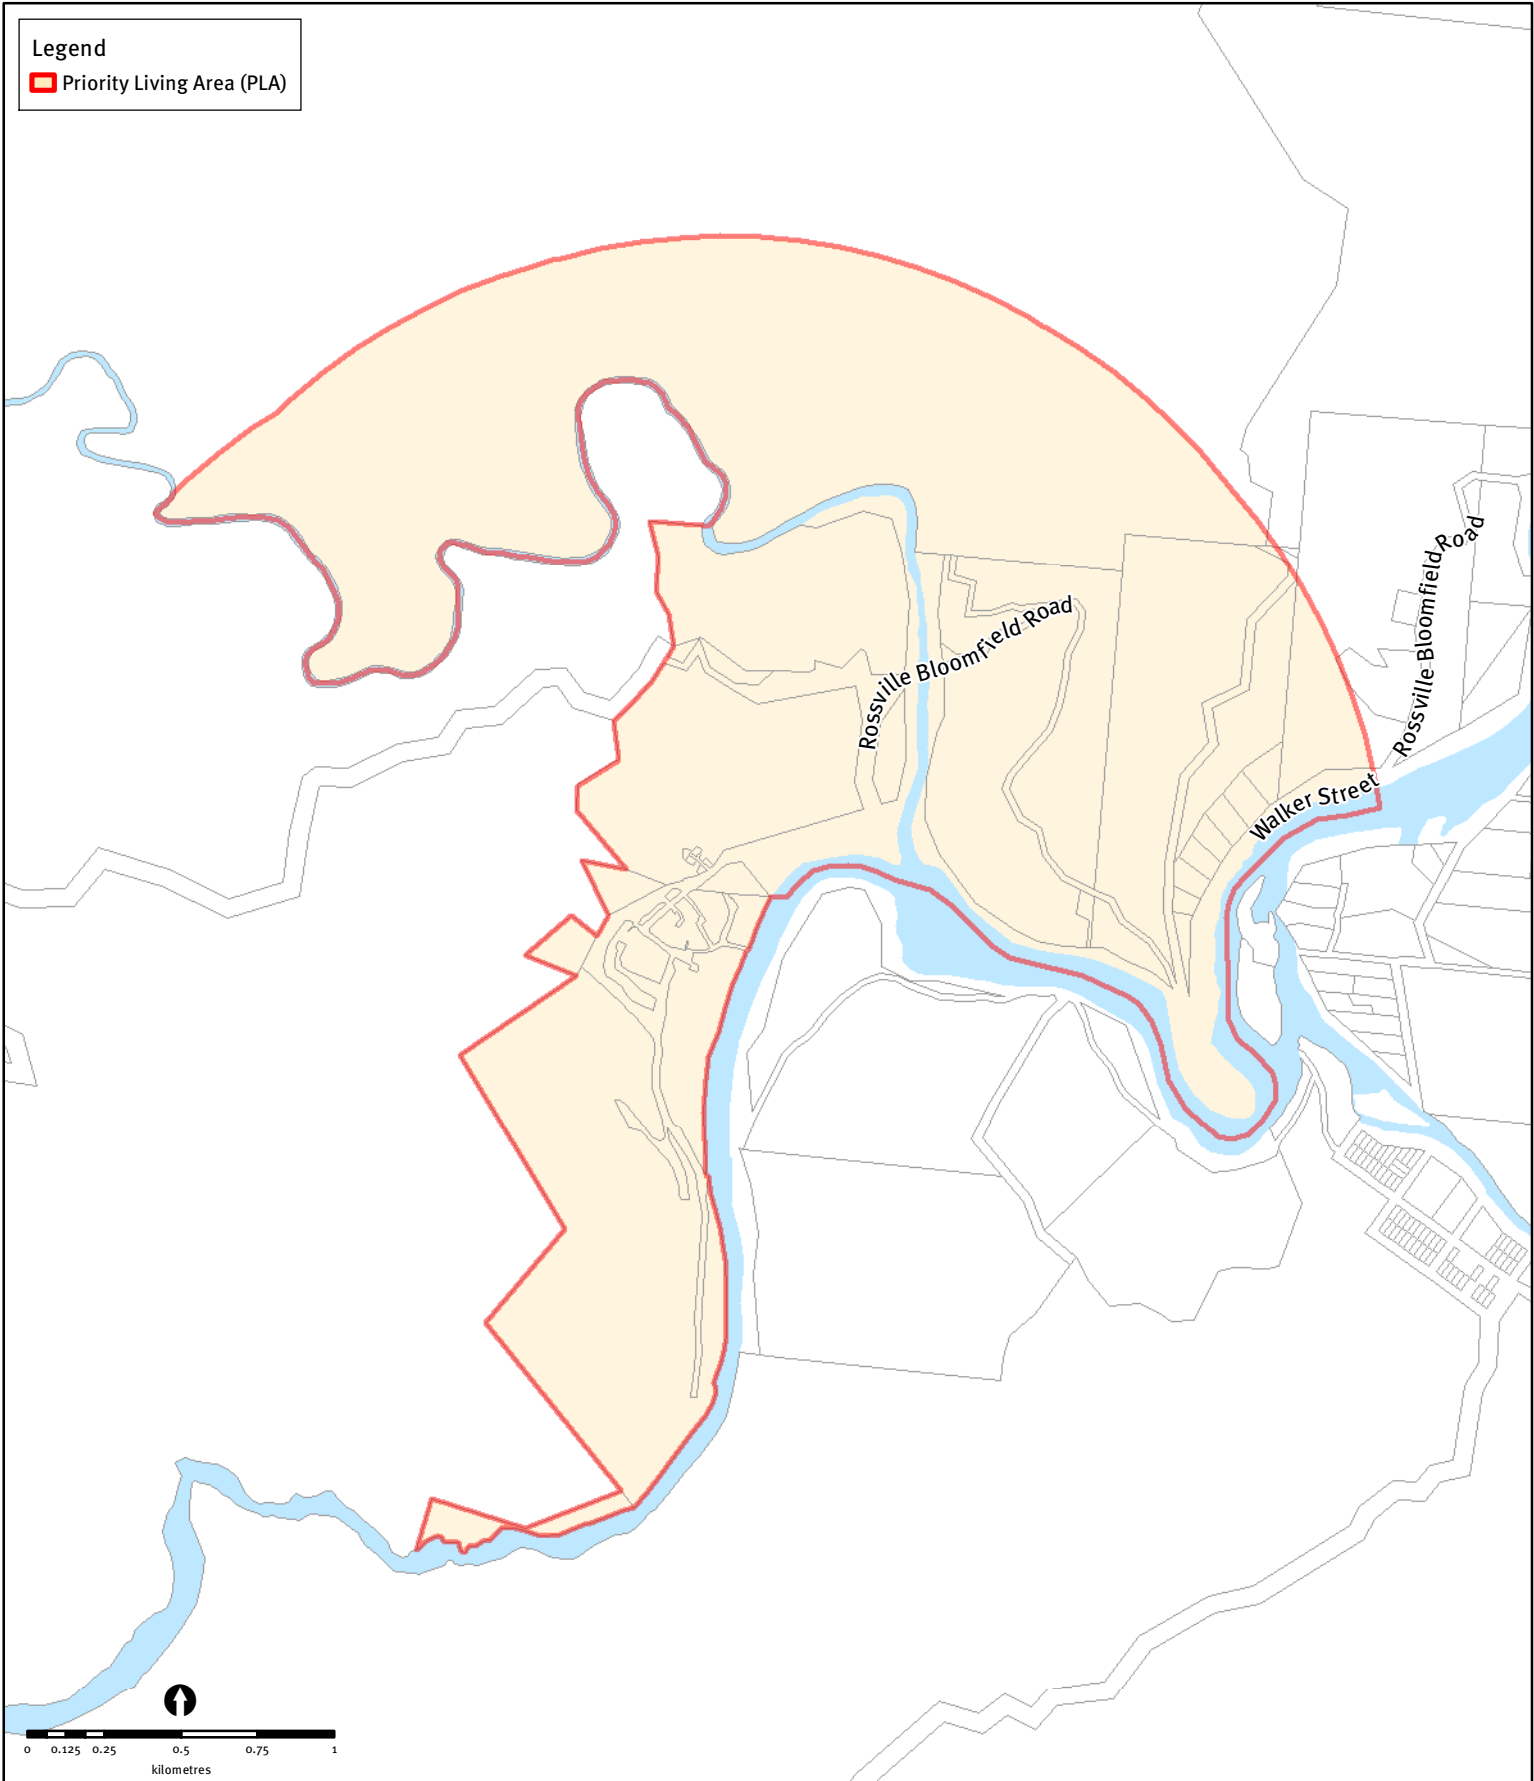

Priority Living Area - Wujal Wujal Aboriginal Shire - Wujal Wujal Cape York Regional Plan

To the extent permitted by law, The Department of State Development, Infrastructure and Planning gives no warranty in relation to the material or information contained in this data (including accuracy, reliability, completeness or suitability) and accepts no liability (including without limitation, liability in negligence) for any loss, damage or costs (including indirect or consequential damage) relating to any use of the material or information contained in this data; and responsibility or liability for any loss or damage arising from its use.